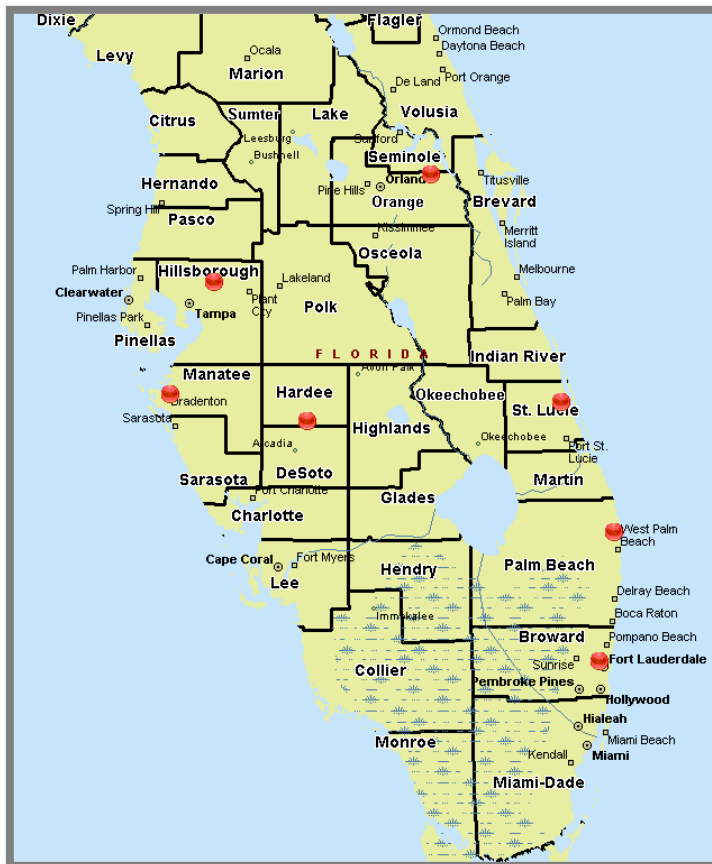

# Hispana

## Spanish News Network

### 7 Radio Station Affiliates

|               |         |
|---------------|---------|
| FORT PIERCE   | WJNX-AM |
| MIAMI         | WMIB-FM |
| TAMPA         | WQBN-AM |
| WEST PALM BCH | WRLX-FM |
| ORLANDO       | WRUM-FM |
| BRADENTON     | WWPR-AM |
| ZOLFO SPRINGS | WZSP-FM |